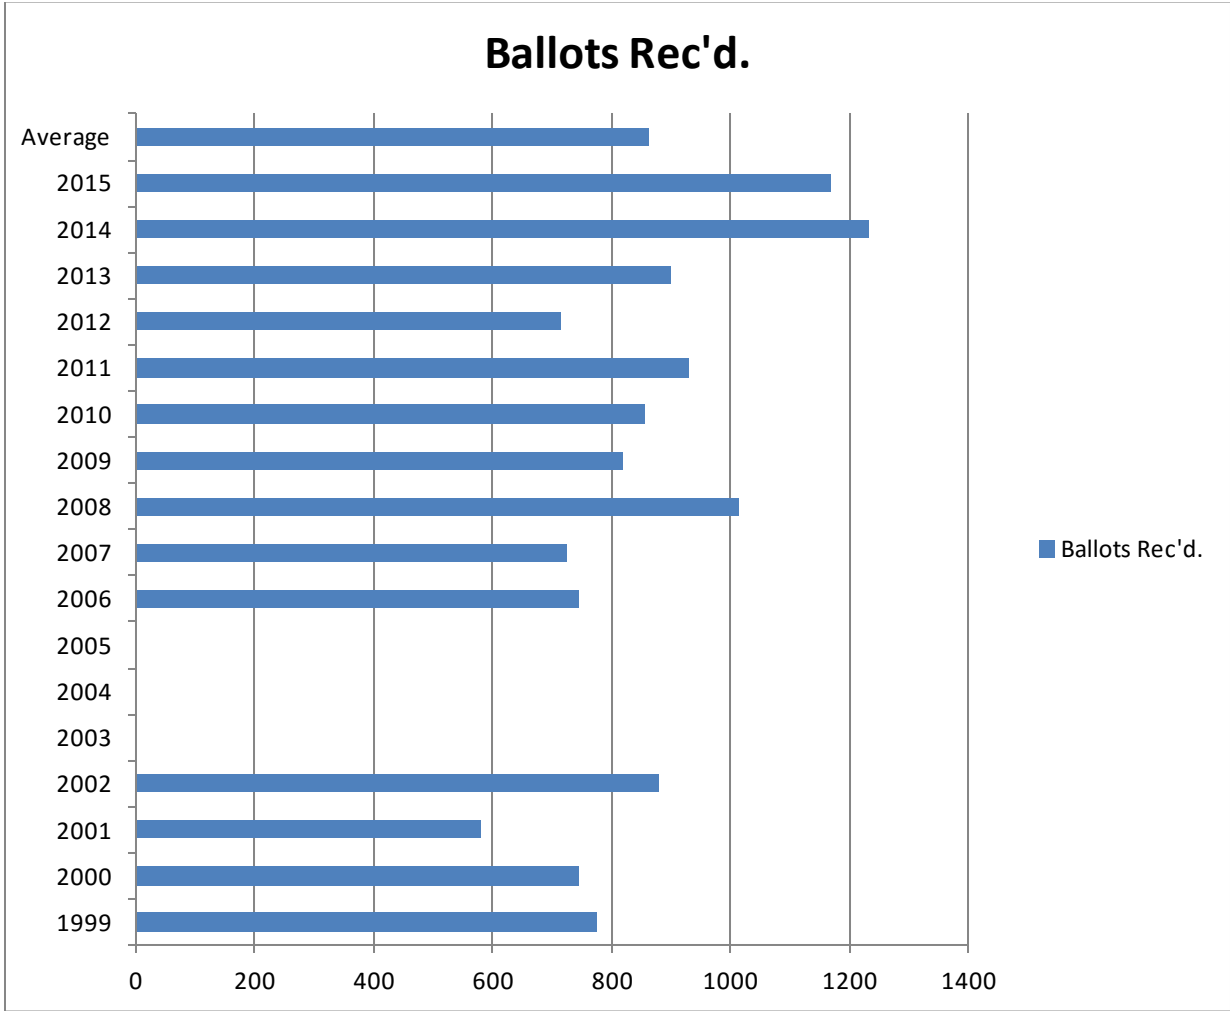

# HVLA Elections - Valid Ballots Received 1999-2015

Worst Turn-out 2001 = 580 Ballots

Best Turn-out 2014 = 1232 Ballots

2003-05 = No Data Available